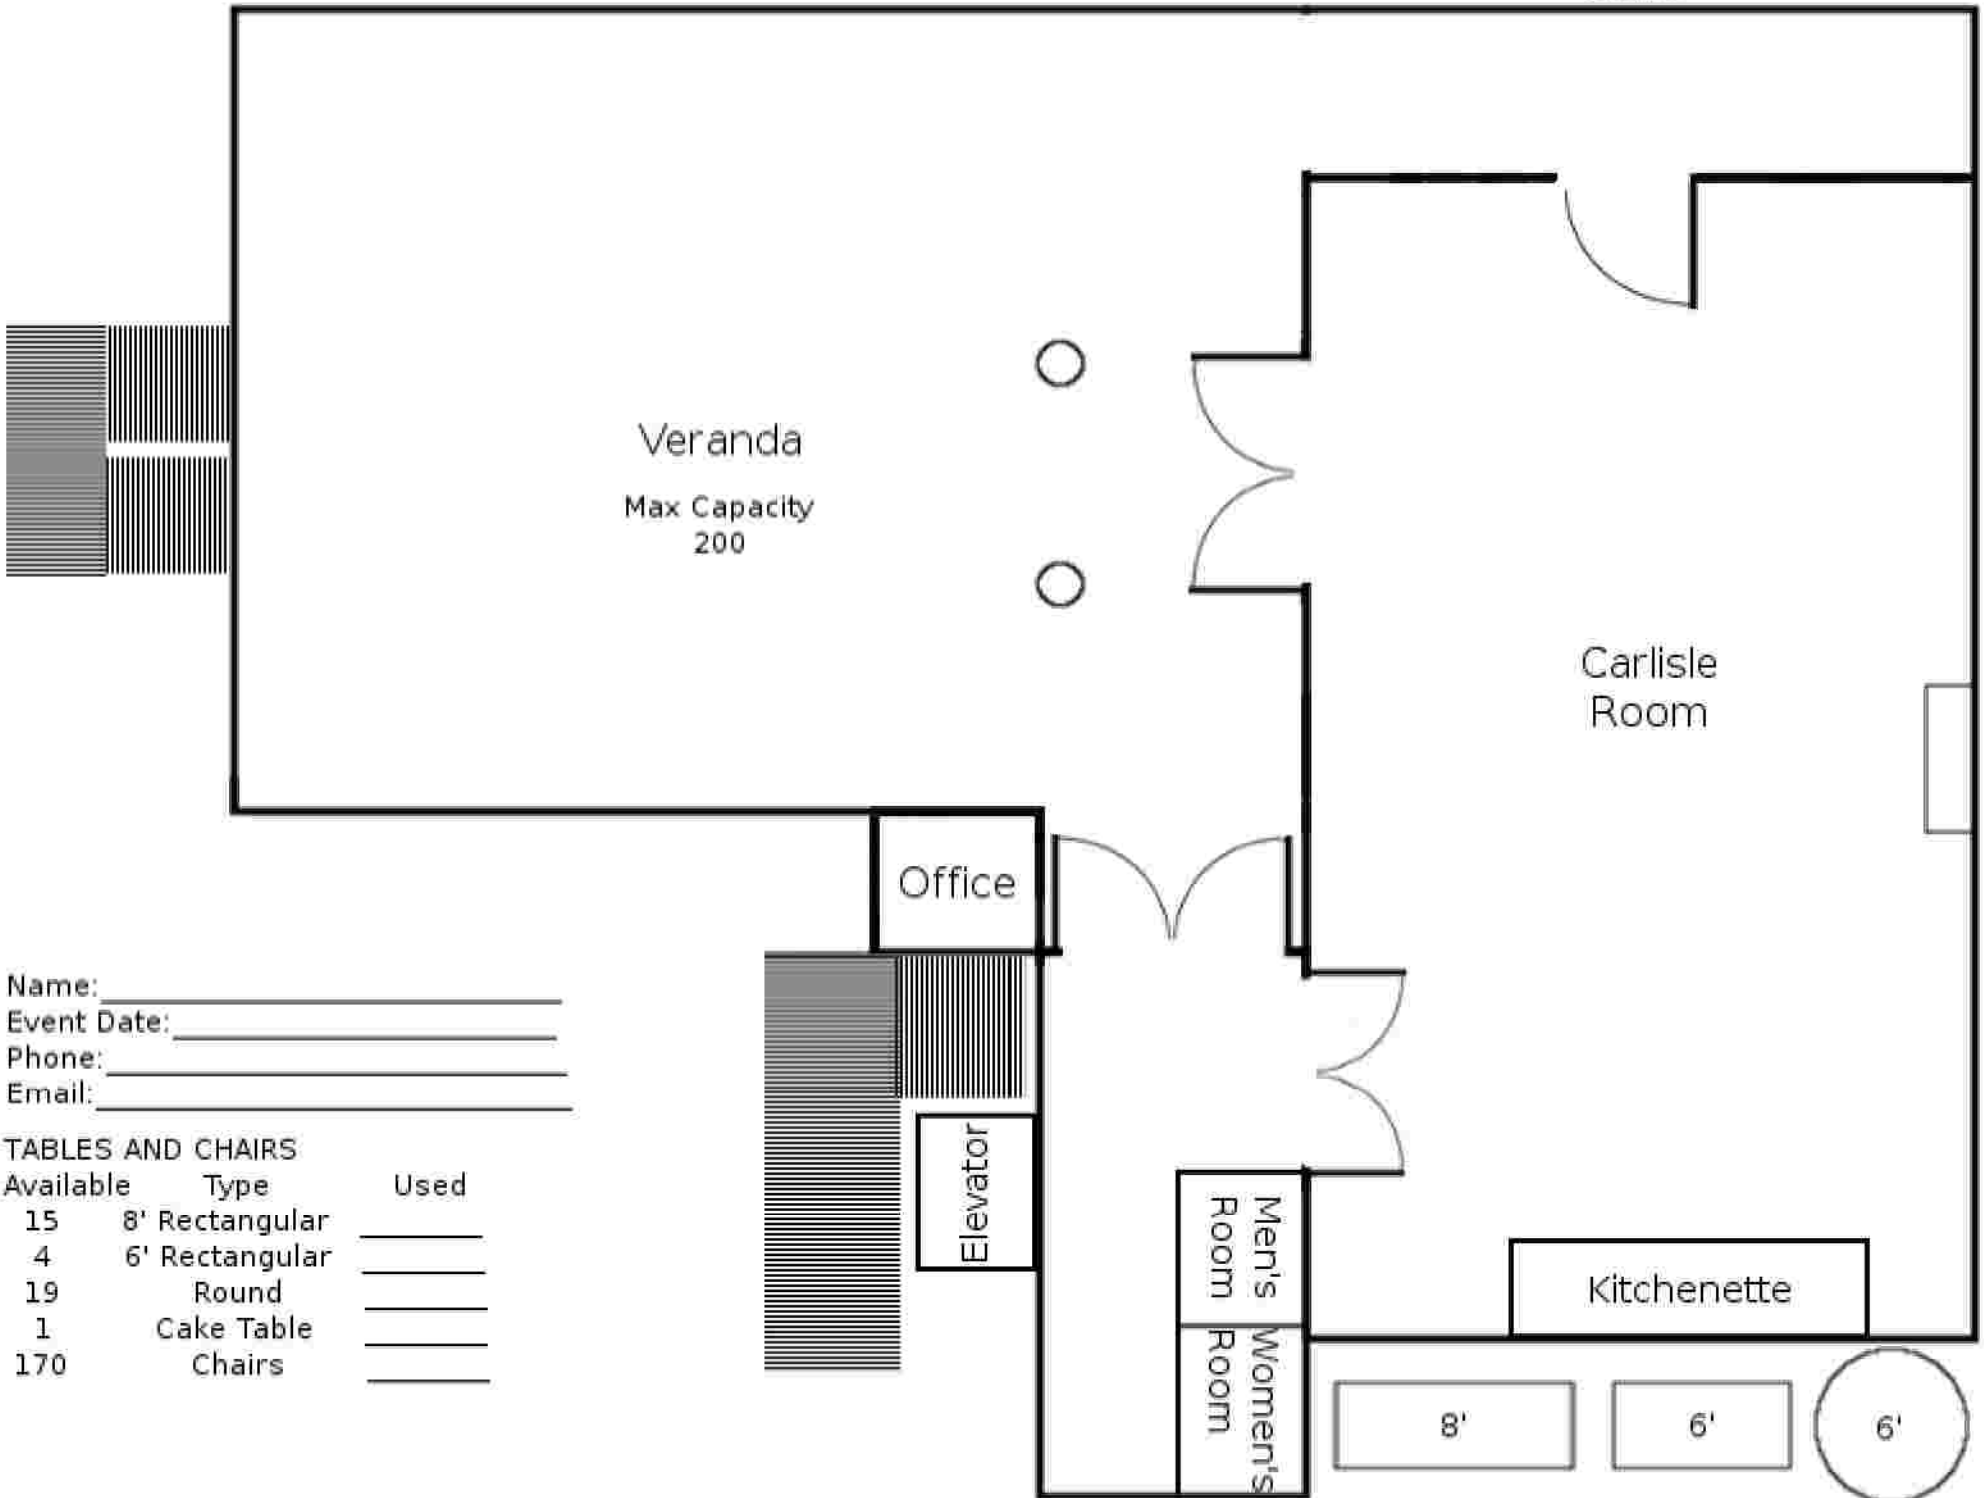

CARLISLE & VERANDA FLOORPLAN

Stairs

Veranda

Max Capacity
200

Carlisle
Room

Office

Elevator

Men's
Room

Women's
Room

Kitchenette

8'

6'

6'

Name: _____
 Event Date: _____
 Phone: _____
 Email: _____

TABLES AND CHAIRS

Available	Type	Used
15	8' Rectangular	_____
4	6' Rectangular	_____
19	Round	_____
1	Cake Table	_____
170	Chairs	_____